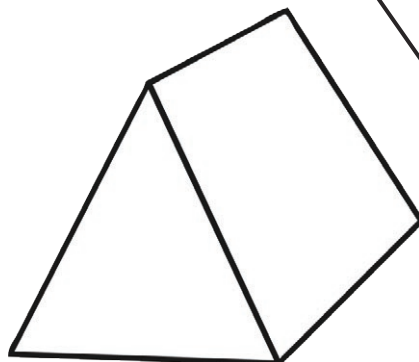

2D and 3D Shapes

Colour the 3D shapes orange and the 2D shapes blue.

2D and 3D Shapes

Colour the 3D shapes orange and the 2D shapes blue.

2D and 3D Shapes

Colour the cube green and the square red.

Colour the circle blue and the sphere yellow.

Colour the rectangle orange and the cuboid brown.

Colour the triangle purple and the pyramid pink.