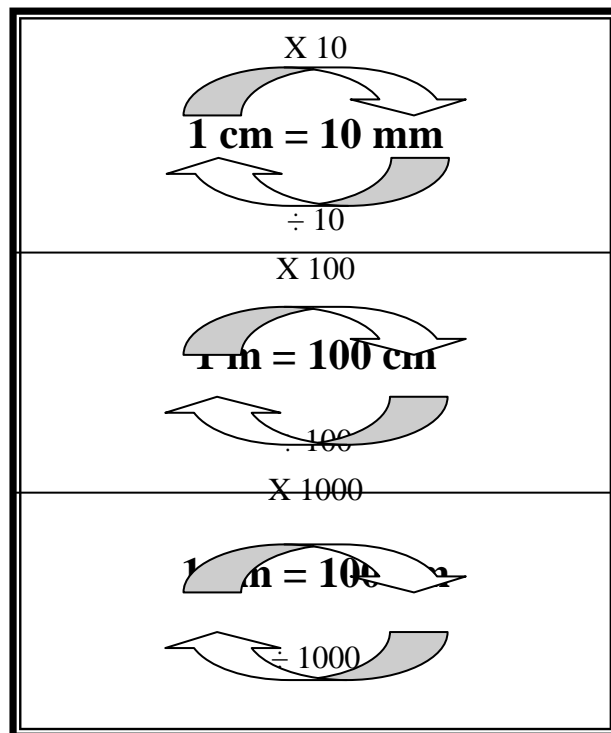

Converting Measurements

Length

Look carefully to see which unit you are changing to and from.

$37 \text{ mm} = \underline{\hspace{2cm}} \text{ cm}$

$148 \text{ mm} = \underline{\hspace{2cm}} \text{ cm}$

$567 \text{ cm} = \underline{\hspace{2cm}} \text{ m}$

$1209 \text{ cm} = \underline{\hspace{2cm}} \text{ m}$

$87 \text{ cm} = \underline{\hspace{2cm}} \text{ m}$

$7896 \text{ m} = \underline{\hspace{2cm}} \text{ km}$

$578 \text{ m} = \underline{\hspace{2cm}} \text{ km}$

$15.3 \text{ cm} = \underline{\hspace{2cm}} \text{ mm}$

$0.58 \text{ m} = \underline{\hspace{2cm}} \text{ cm}$

$46.071 \text{ km} = \underline{\hspace{2cm}} \text{ m}$

$63 \text{ m} = \underline{\hspace{2cm}} \text{ km}$

$2.9 \text{ cm} = \underline{\hspace{2cm}} \text{ mm}$

$45.07 \text{ m} = \underline{\hspace{2cm}} \text{ cm}$

$7.187 \text{ km} = \underline{\hspace{2cm}} \text{ m}$

$0.009 \text{ km} = \underline{\hspace{2cm}} \text{ m}$